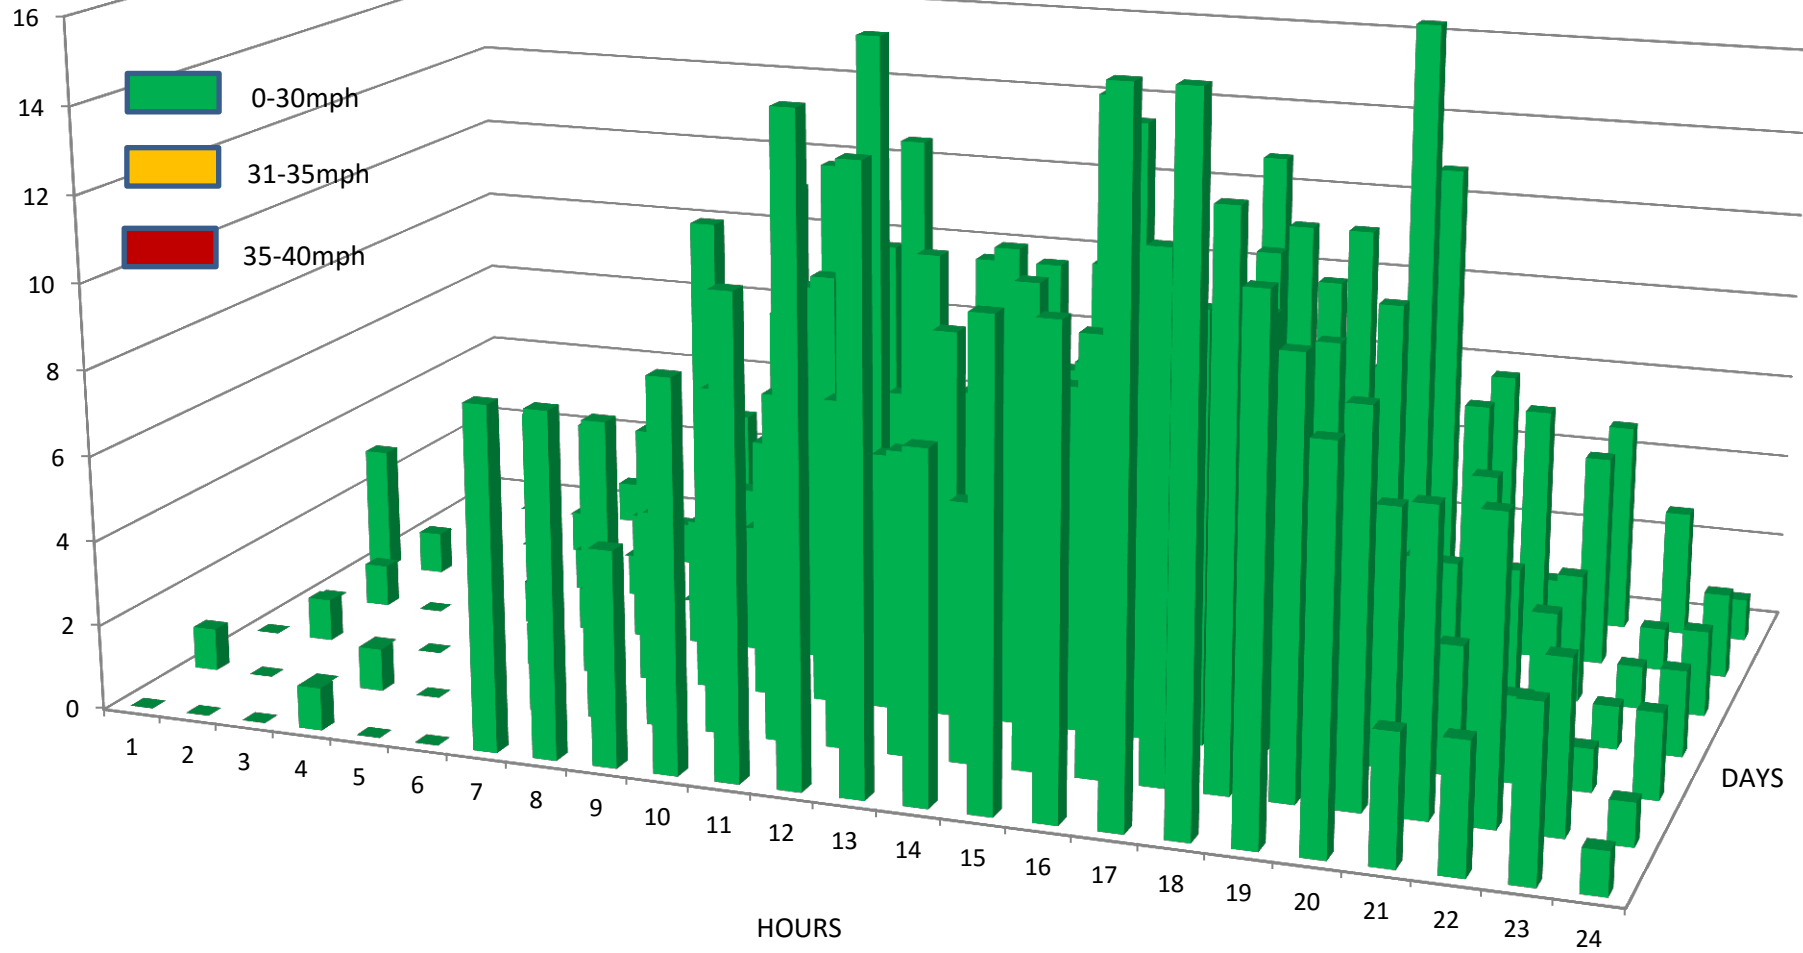

RECORDED SPEEDS per VEHICLE TRAVELLING FROM VOLE ROAD

RECORDED SPEEDS per VEHICLE TRAVELLING TOWARDS VOLE ROAD

0-30mph 31-35mph 36-40mph

12
10
8
6
4
2
0

WEDNESDAY

THURSDAY

FRIDAY

SATURDAY

SUNDAY

MONDAY

TUESDAY